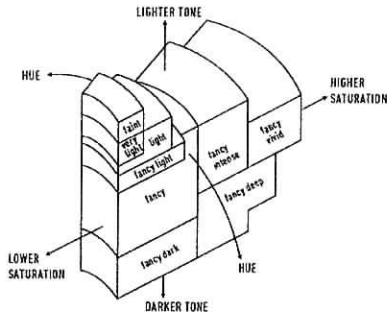

Measurements 6.49 x 5.03 x 3.40 mm

Carat Weight 1.05 carat

Color Grade Fancy Yellow

Color Origin Natural

Color Distribution Even

Clarity Grade Internally Flawless

Proportions:

Profile not to actual proportions

Polish Very Good

Symmetry Good

Fluorescence Strong Blue

Inscription(s): GIA 1172096286

Comments: Minor details of polish are not shown.

ADDITIONAL INFORMATION

GIA COLORED DIAMOND SCALE

Illustration of GIA fancy color grade interrelationships

GIA CLARITY SCALE

VERY VERY SLIGHTLY INCLUDED	FLAWLESS
	INTERNALLY FLAWLESS
VERY SLIGHTLY INCLUDED	VVS ₁
	VVS ₂
SLIGHTLY INCLUDED	VS ₁
	VS ₂
INCLUDED	I ₁
	I ₂

CLARITY CHARACTERISTICS

KEY TO SYMBOLS*

^ Extra Facet

CDD

2000722224

* Red symbols denote internal characteristics (inclusions). Green or black symbols denote external characteristics (blemishes). Diagram is an approximate representation of the diamond, and symbols shown indicate type, position, and approximate size of clarity characteristics. All clarity characteristics may not be shown. Details of finish are not shown.