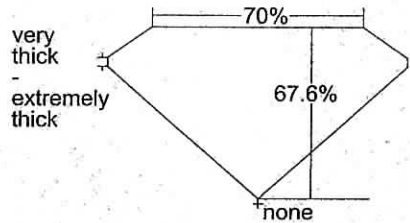

GIA REPORT
1172096286

Verify this report at gia.edu

GIA COLORED DIAMOND REPORT

April 13, 2015

Report Type Grading Report

GIA Report Number 1172096286

Shape and Cutting Style Cut-Cornered Rectangular

Modified Brilliant

Measurements 6.49 x 5.03 x 3.40 mm

Carat Weight 1.05 carat

Color Grade Fancy Yellow

Color Origin Natural

Color Distribution Even

Clarity Grade Internally Flawless

Proportions:

Profile not to actual proportions

GIA CLARITY SCALE

VERY VERY SLIGHTLY INCLUDED	FLAWLESS
	INTERNALLY FLAWLESS
VERY SLIGHTLY INCLUDED	VVS ₁
	VVS ₂
SLIGHTLY INCLUDED	VS ₁
	VS ₂
INCLUDED	I ₁
	I ₂

CLARITY CHARACTERISTICS

KEY TO SYMBOLS*

^ Extra Facet