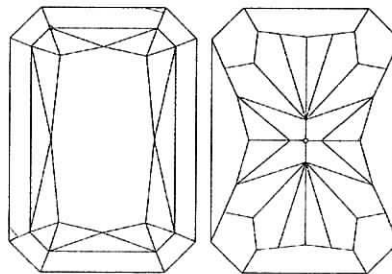

Measurements 6.49 x 5.03 x 3.40 mm

Carat Weight 1.05 carat

Color Grade Fancy Yellow

Color Origin Natural

Color Distribution Even

Clarity Grade Internally Flawless

Proportions:

Profile not to actual proportions

Polish Very Good

Symmetry Good

Fluorescence Strong Blue

Inscription(s): GIA 1172096286

Comments: Minor details of polish are not shown.

ADDITIONAL INFORMATION

GIA COLORED DIAMOND SCALE

Illustration of GIA fancy color grade interrelationships

GIA CLARITY SCALE

VERY VERY SLIGHTLY INCLUDED	FLAWLESS
	INTERNALLY FLAWLESS
VERY SLIGHTLY INCLUDED	VVS ₁
	VVS ₂
SLIGHTLY INCLUDED	VS ₁
	VS ₂
INCLUDED	I ₁
	I ₂

CLARITY CHARACTERISTICS

KEY TO SYMBOLS*

^ Extra Facet

CDD

2000722224

* Red symbols denote internal characteristics (inclusions). Green or black symbols denote external characteristics (blemishes). Diagram is an approximate representation of the diamond, and symbols shown indicate type, position, and approximate size of clarity characteristics. All clarity characteristics may not be shown. Details of finish are not shown.